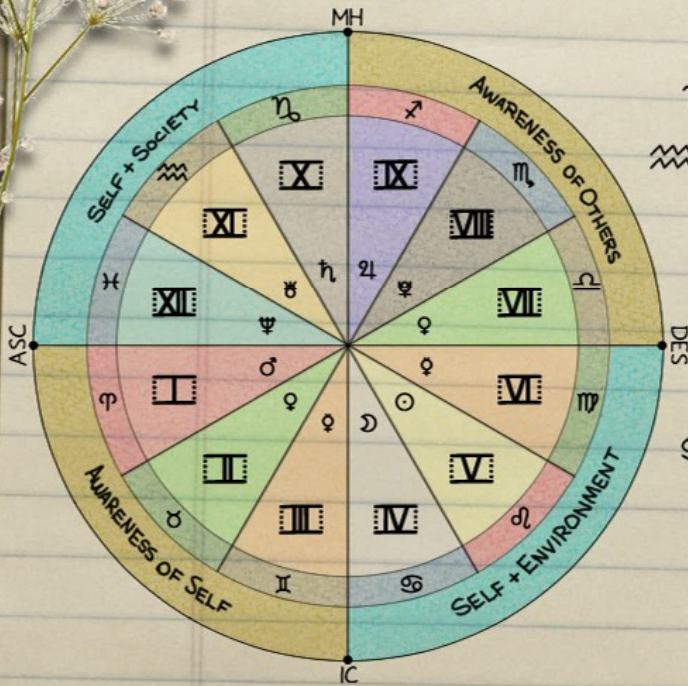

# ASTRO QUICK REFERENCE

## CHART BASICS

### THE ZODIAC

- ♈ CAPRICORN: STRUCTURE & AMBITION
- ♉ AQUARIUS: INDIVIDUALITY & IMAGINATION
- ♊ PISCES: COMPASSION & INTUITION
- ♋ ARIES: LEADERSHIP & INDEPENDENCE
- ♌ TAURUS: STABILITY & SENSUALITY
- ♍ GEMINI: INTELLECT & CREATIVITY
- ♎ CANCER: SENSITIVITY & DOMESTICITY
- ♏ LEO: CONFIDENCE & INFLUENCE
- ♐ VIRGO: ORDER & PERFECTIONISM
- ♑ LIBRA: JUSTICE & HARMONY
- ♒ SCORPIO: PASSION & COMPETITION
- ♓ SAGITTARIUS: OPENNESS & ADVENTURE

### THE PLANETS

- ☉ SUN: IDENTITY & EGO
- ☾ MOON: NEEDS & HABITS
- ☿ MERCURY: EXPRESSION & IDEAS
- ♀ VENUS: LOVE & PLEASURE
- ♂ MARS: DESIRES & IMPULSE
- ♃ JUPITER: MORALITY & SUCCESS
- ♄ SATURN: STRUCTURE & LIMITS
- ♅ URANUS: INDIVIDUALITY & INGENUITY
- ♆ NEPTUNE: INTUITION & INSPIRATION
- ♇ PLUTO: CHANGE & MEANING